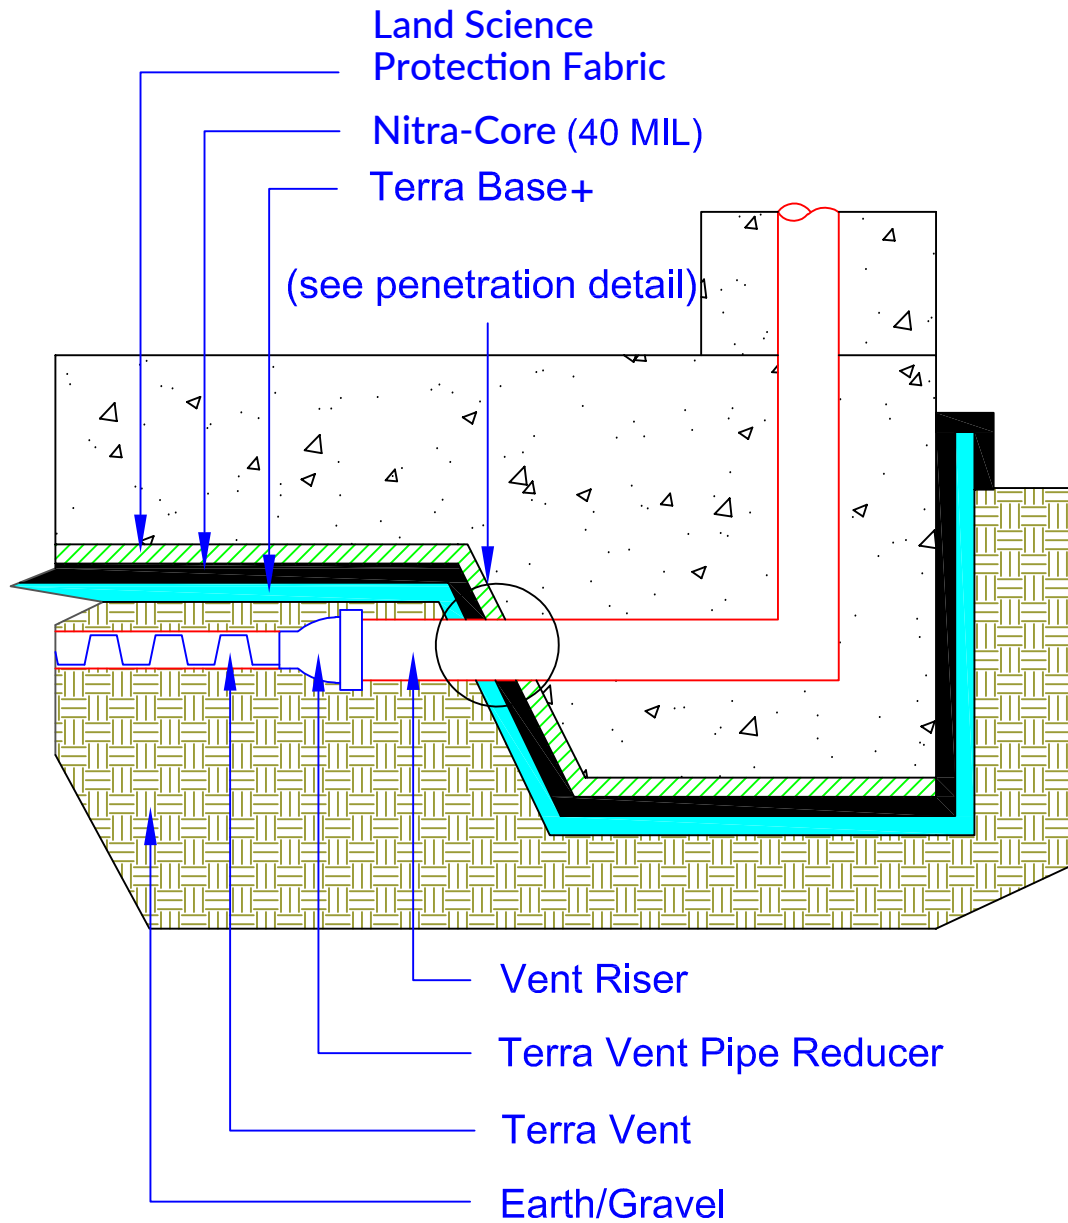

1011 CALLE SOMBRA
SAN CLEMENTE, CA 92673
949.366.8000 OFFICE
WWW.LANDSCIENCE TECH.COM
©2019 Land Science

Land Science
a division of REGENESIS®

DATE

SCALE

TITLE

**TerraShield &
Terra Vent
Riser**