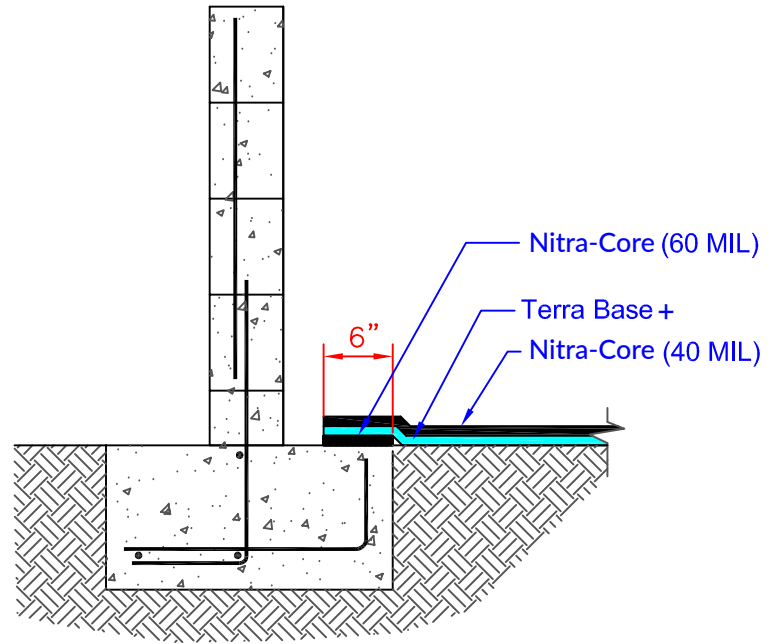

1011 CALLE SOMBRA
SAN CLEMENTE, CA 92673
949.366.8000 OFFICE
WWW.LANDSCIENTECH.COM
©2019 Land Science

Land Science
a division of REGENESIS®

DATE
SCALE
TITLE

**TerraShield
Termination
Sequence**

STEP 1

STEP 2

STEP 3

STEP 4