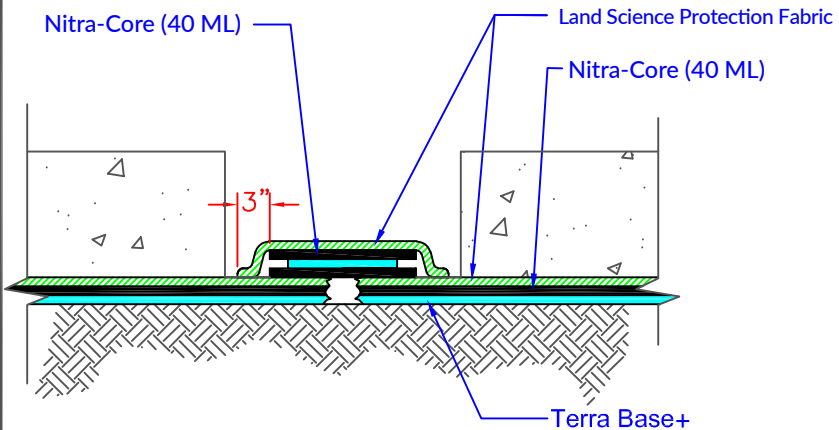

1011 CALLE SOMBRA
SAN CLEMENTE, CA 92673
949.366.8000 OFFICE
WWW.LANDSCIENTECH.COM
©2019 Land Science

Land Science
a division of REGENESIS

DATE
SCALE
TITLE

**TerraShield
Existing Repair
Sequence**

STEP 1

STEP 2

STEP 3

STEP 4