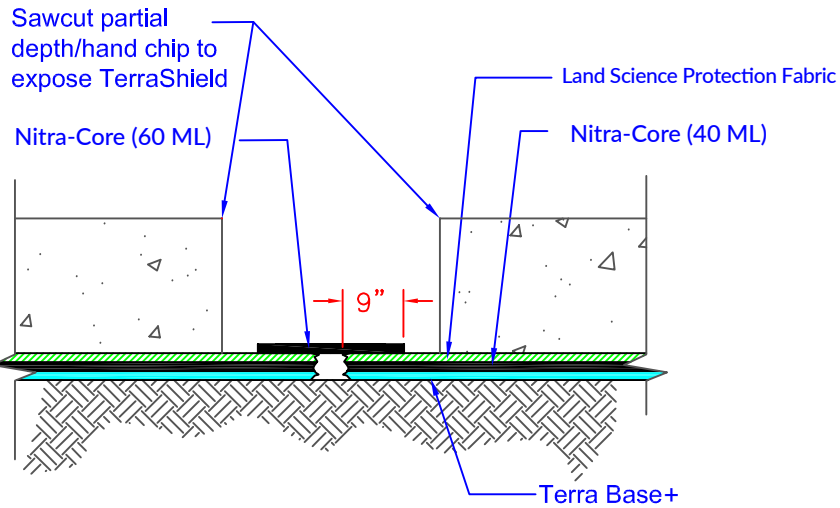

1011 CALLE SOMBRA
SAN CLEMENTE, CA 92673
949.366.8000 OFFICE
WWW.LANDSCIENTECH.COM
©2019 Land Science

Land Science
a division of REGENESIS

DATE
SCALE
TITLE

**TerraShield
Existing Repair
Sequence**

STEP 1

STEP 2

STEP 3

STEP 4