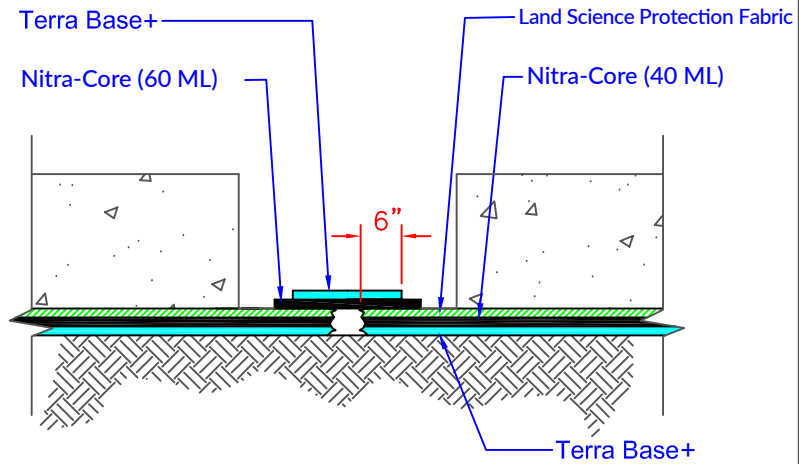

1011 CALLE SOMBRA
SAN CLEMENTE, CA 92673
949.366.8000 OFFICE
WWW.LANDSCIENTECH.COM
©2019 Land Science

Land Science
a division of REGENESIS

DATE
SCALE
TITLE

**TerraShield
Existing Repair
Sequence**

STEP 1

STEP 2

STEP 3

STEP 4