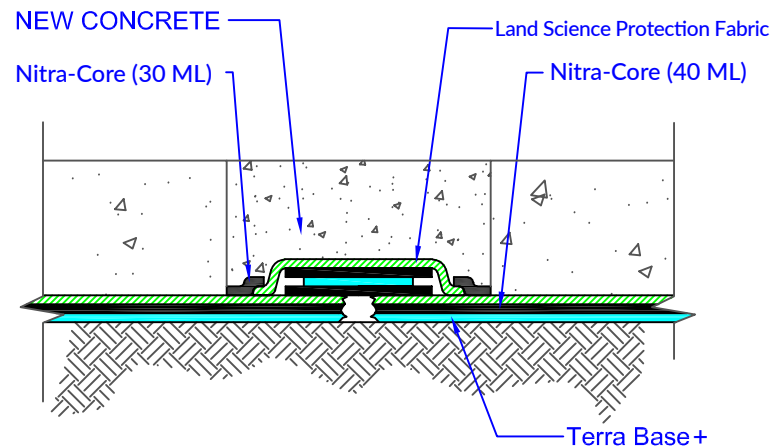

1011 CALLE SOMBRA
SAN CLEMENTE, CA 92673
949.366.8000 OFFICE
WWW.LANDSCIENTECH.COM
©2019 Land Science

Land Science
a division of REGENESIS

DATE
SCALE
TITLE

**TerraShield
Existing Repair
Sequence**

STEP 1

STEP 2

STEP 3

STEP 4