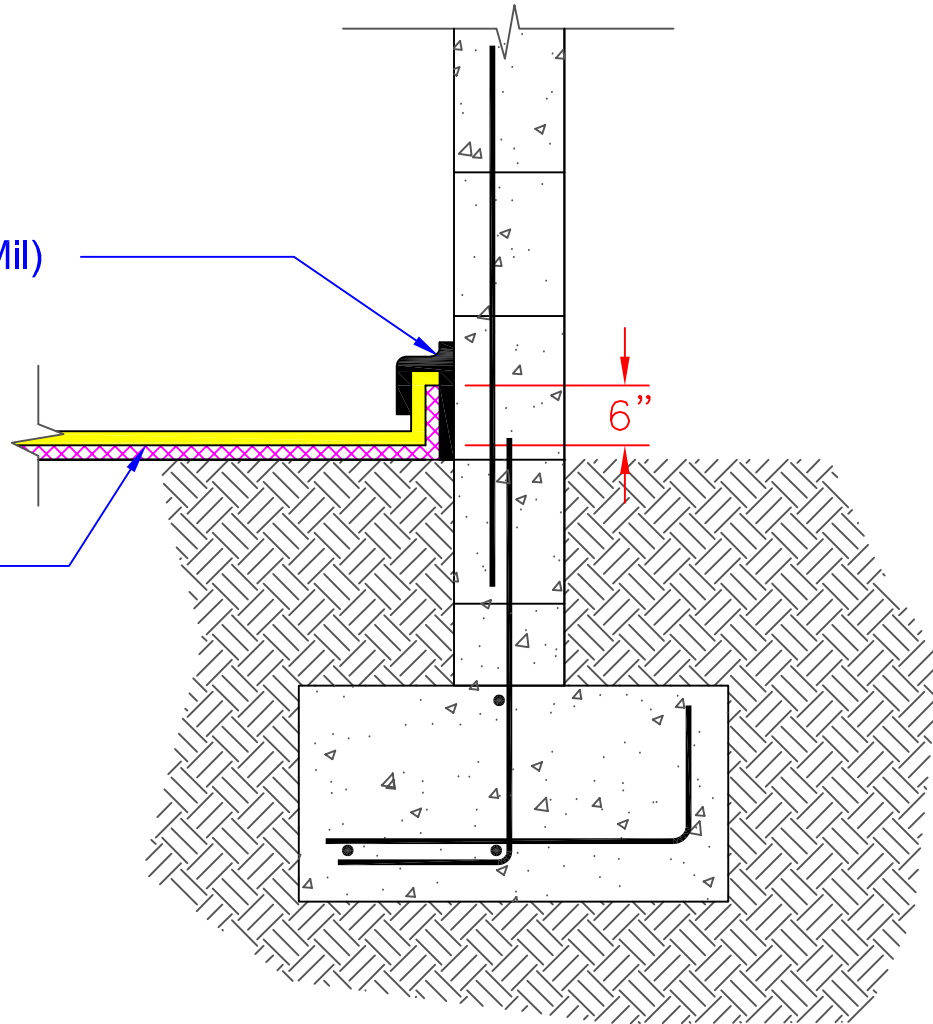

1011 CALLE SOMBRA
SAN CLEMENTE, CA 92673
949.366.8000 OFFICE
WWW.LANDSCIENTECH.COM
©2019 Land Science

Nitra-Core (60 Mil)

MonoBase

Land Science[®]
a division of REGENESIS[®]

DATE

SCALE

TITLE

**MonoShield
Vertical
Termination**