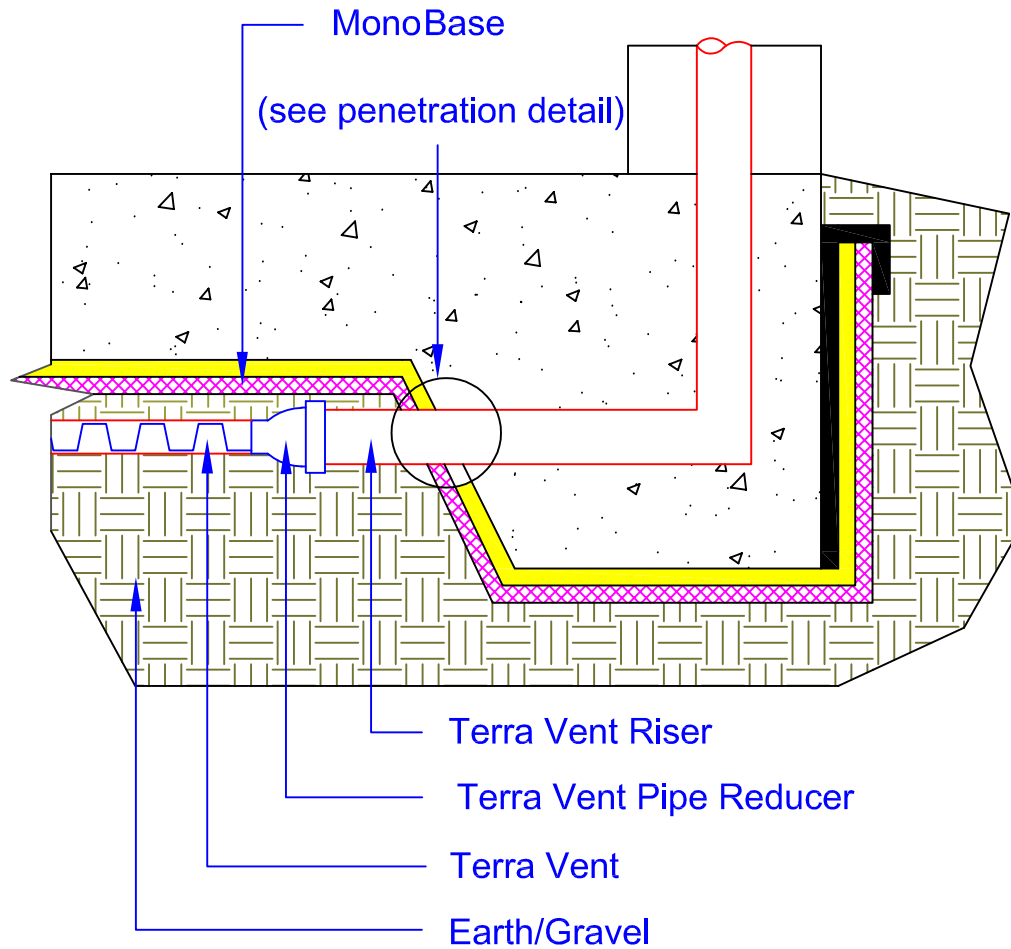

1011 CALLE SOMBRA  
SAN CLEMENTE, CA 92673  
949.366.8000 OFFICE  
WWW.LANDSCIENCE TECH.COM  
©2019 Land Science

**Land Science**<sup>®</sup>  
a division of REGENESIS<sup>®</sup>

DATE

SCALE

TITLE

**MonoShield &  
Terra Vent  
Riser**