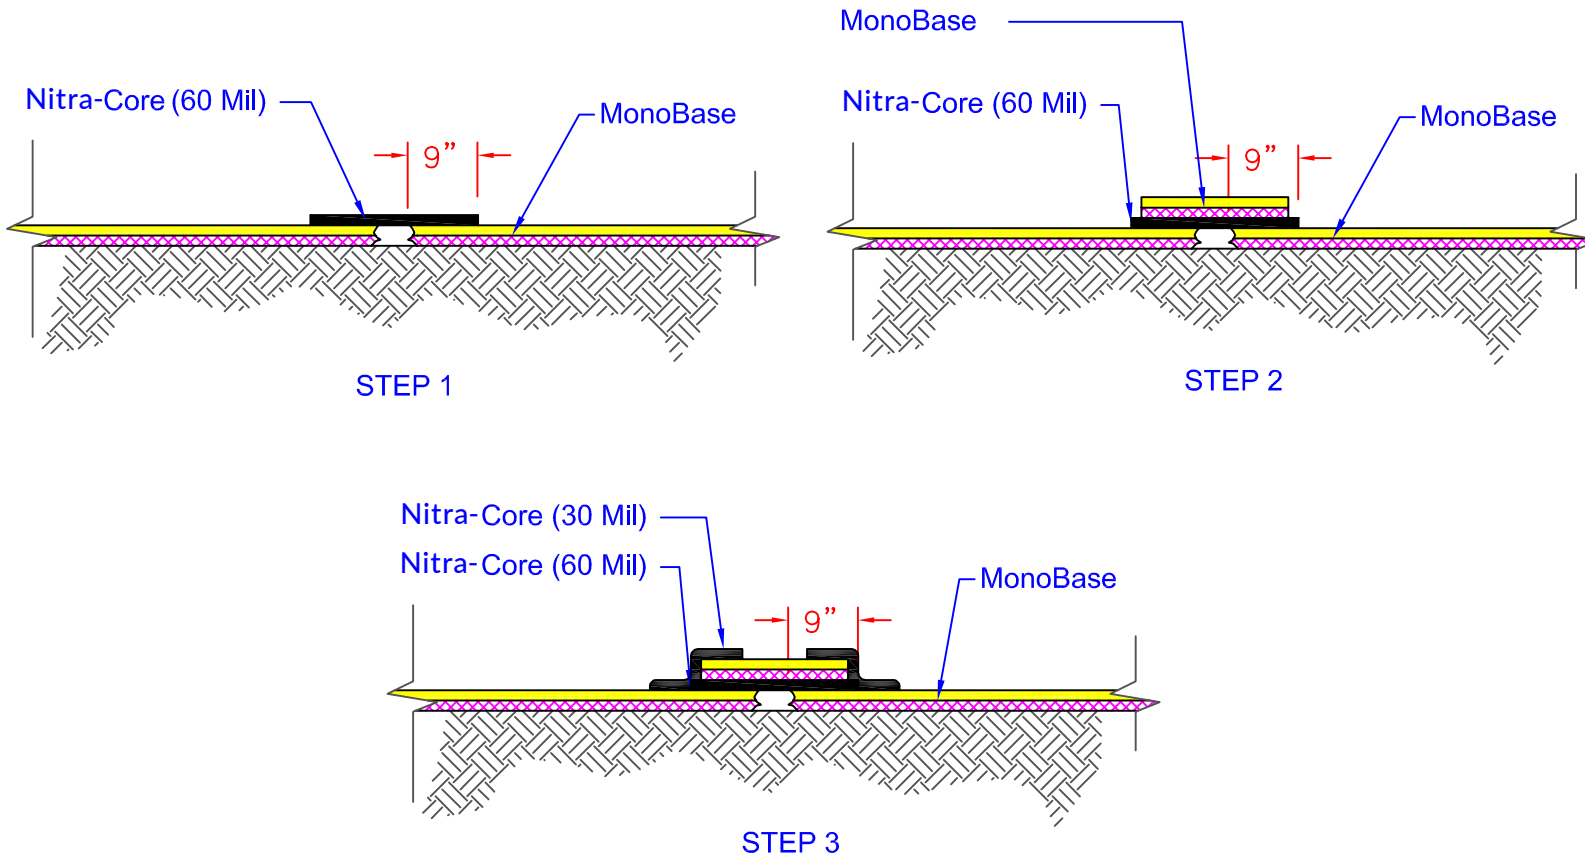

1011 CALLE SOMBRA  
SAN CLEMENTE, CA 92673  
949.366.8000 OFFICE  
WWW.LANDSCIENCE TECH.COM  
©2019 Land Science

**Land Science**  
a division of REGENESIS

DATE  
SCALE  
TITLE

**MonoShield  
Repair  
Sequence**