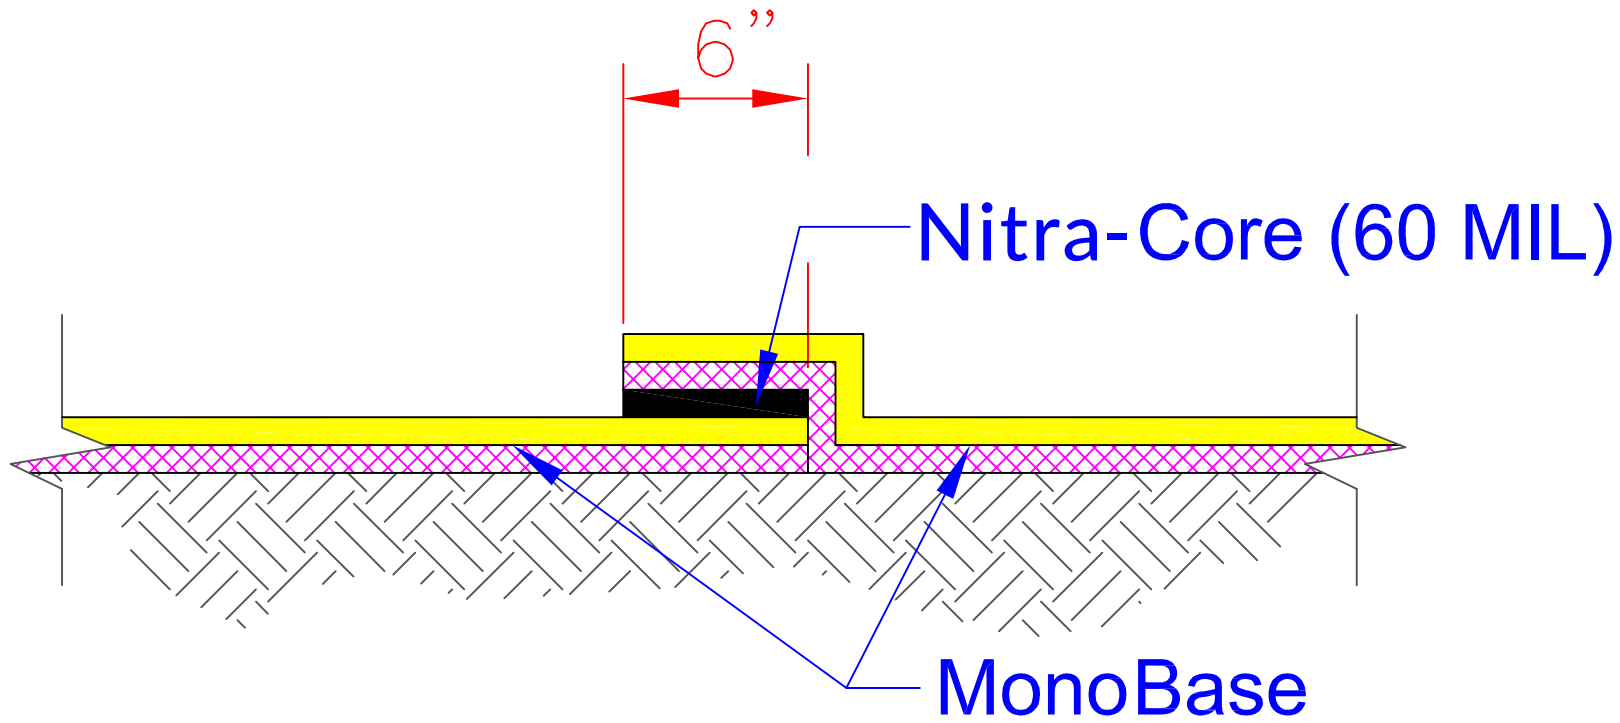

1011 CALLE SOMBRA
SAN CLEMENTE, CA 92673
949.366.8000 OFFICE
WWW.LANDSCIENCE TECH.COM
©2019 Land Science

Land Science[®]
a division of REGENESIS[®]

DATE _____
SCALE _____
TITLE **MonoShield
Overlap**